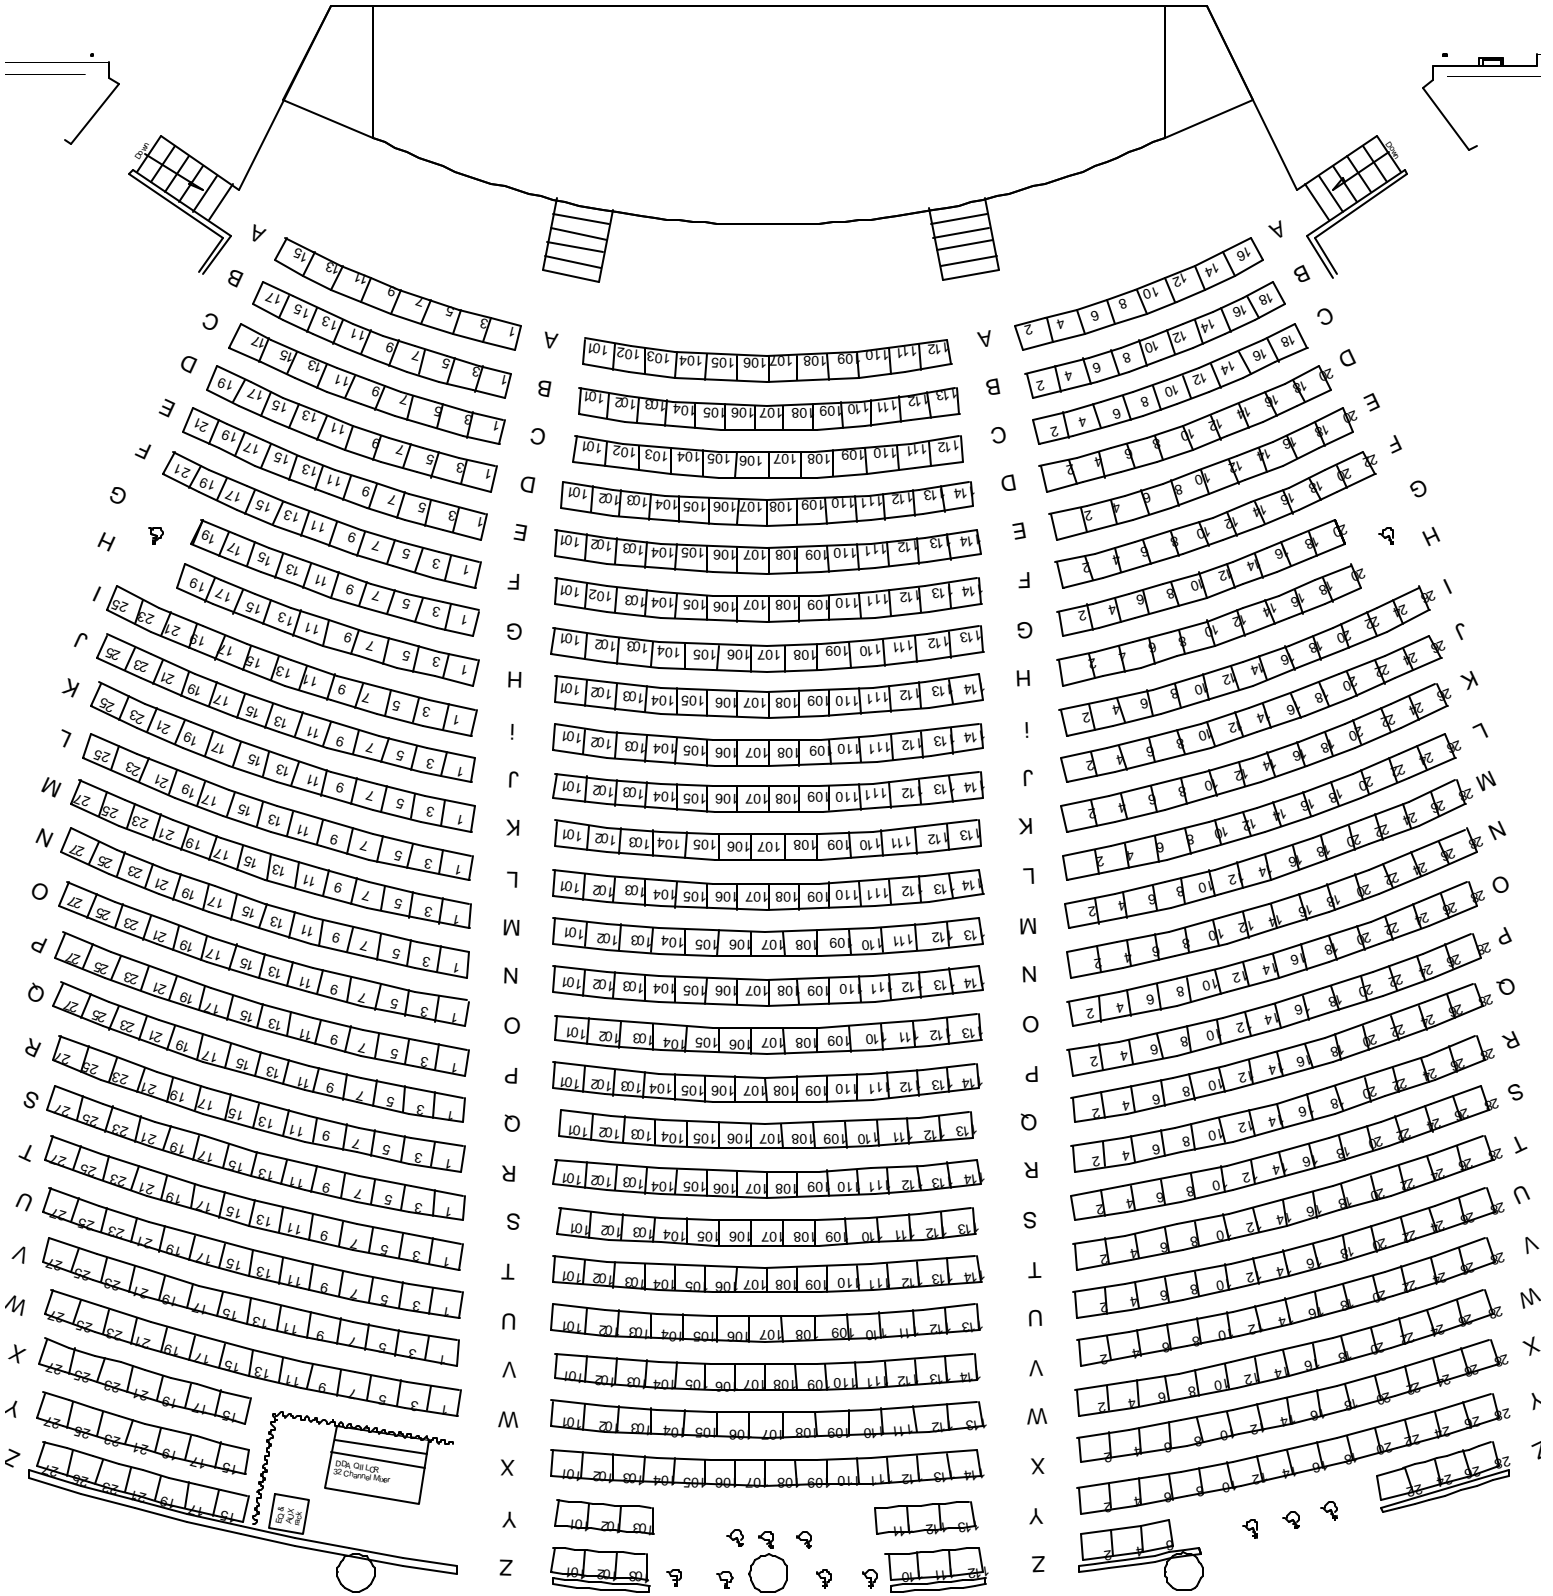

STAGE RIGHT

STAGE LEFT

Main Curtain 1'-2"

Zellerbach Auditorium Orchestra Set-Up for Graduations